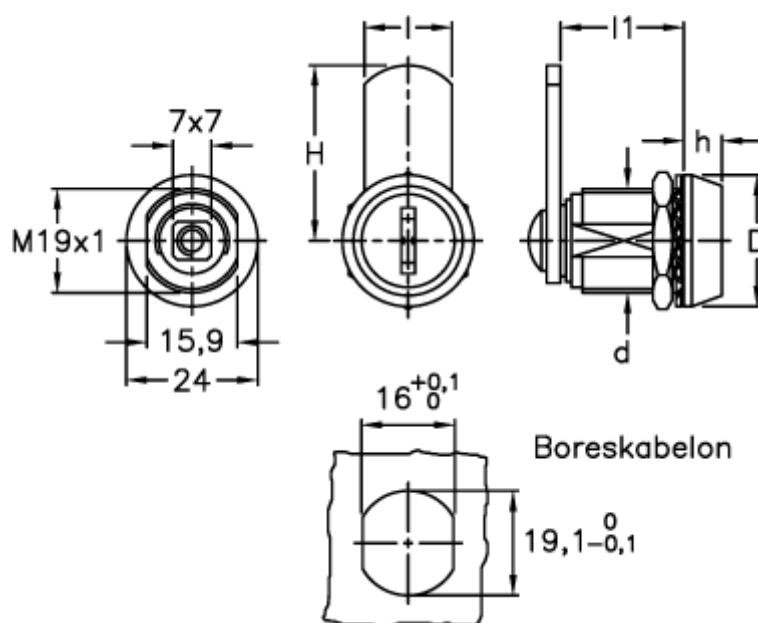

Article number: 2310421619

Description: E+G Latch w/safety lock
CX/B-32

Measures

d = M19x1

D = 24

H = 32.0

h = 7

l = 16

l1 = 22.5